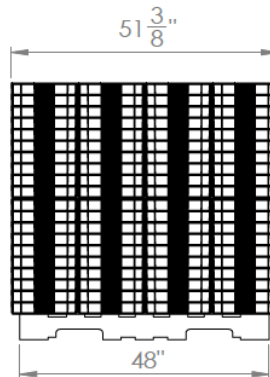

Pack Specifications For Cover

- 240 Units
- 12 stacks x 10 high per box
- 2 layers per pallet
- Lid material is HDPE

Pack Specifications For Pail

- 120 Units
- 12 Stacks x 10 High
- Pail Material is HDPE