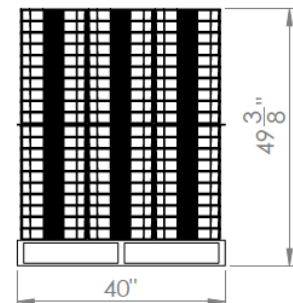

Pack Specifications For Cover

- 240 Units
- 12 stacks x 10 high per box
- 2 layers per pallet
- Lid material is HDPE

Pack Specifications For Pail

- 120 Units
- 12 Stacks x 10 High
- Pail Material is HDPE