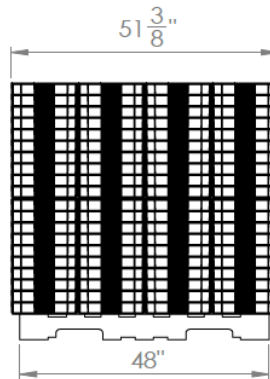

### Pack Specifications For Cover

- 240 Units
- 12 stacks x 10 high per box
- 2 layers per pallet
- Lid material is HDPE

### Pack Specifications For Pail

- 120 Units
- 12 Stacks x 10 High
- Pail Material is HDPE