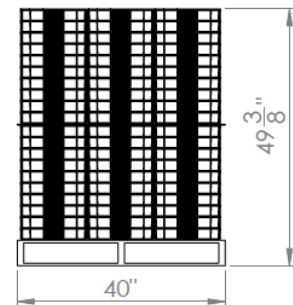

### Pack Specifications For Cover

- 240 Units
- 12 stacks x 10 high per box
- 2 layers per pallet
- Lid material is HDPE

### Pack Specifications For Pail

- 120 Units
- 12 Stacks x 10 High
- Pail Material is HDPE