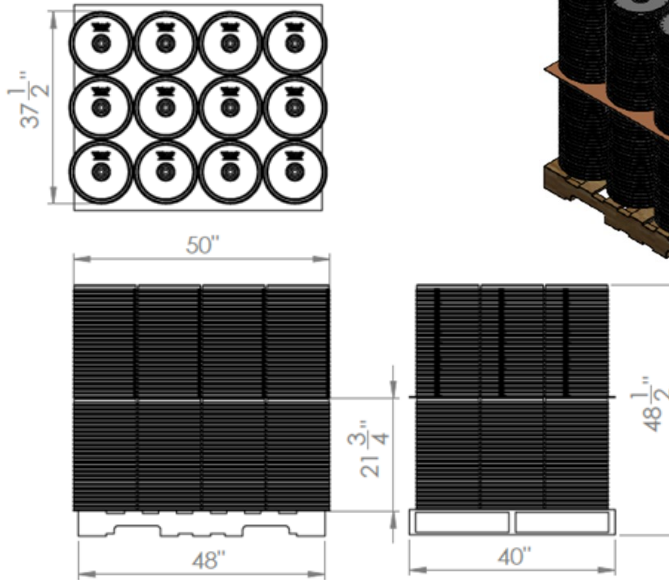

Pack Specifications For Cover

- 600 Units
- 12 Stacks x 25 High per Tray
- 2 Trays high per Pallet
- Lid material is HDPE

Pack Specifications For Pail

- 120 Units
- 12 Stacks x 10 High
- Pail Material is HDPE