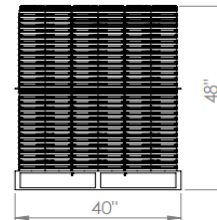

### Pack Specifications For Cover

- 360 Units
- 12 stacks x 15 high per layer
- 2 layers per pallet
- Lid material is HDPE

### Pack Specifications For Pail

- 120 Units
- 12 Stacks x 10 High
- Pail Material is HDPE