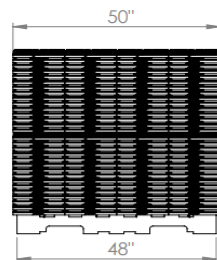

### Pack Specifications For Cover

- 360 Units
- 12 stacks x 15 high per layer
- 2 layers per pallet
- Lid material is HDPE

### Pack Specifications For Pail

- 120 Units
- 12 Stacks x 10 High
- Pail Material is HDPE