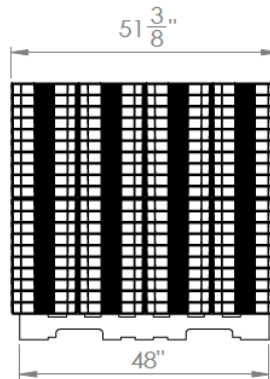

Pack Specifications For Cover

- 240 Units
- 12 stacks x 10 high per box
- 2 layers per pallet
- Lid material is HDPE

Pack Specifications For Pail

- 120 Units
- 12 Stacks x 10 High
- Pail Material is HDPE