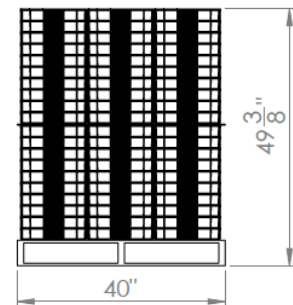

Pack Specifications For Cover

- 240 Units
- 12 stacks x 10 high per box
- 2 layers per pallet
- Lid material is HDPE

Pack Specifications For Pail

- 120 Units
- 12 Stacks x 10 High
- Pail Material is HDPE