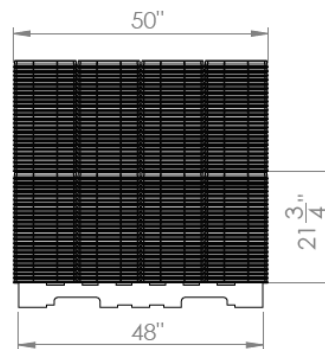

Pack Specifications For Cover

- 600 Units
- 12 stacks x 25 high per layer
- 2 layers per pallet
- Lid material is HDPE

Pack Specifications For Pail

- 120 Units
- 12 Stacks x 10 High
- Pail Material is HDPE