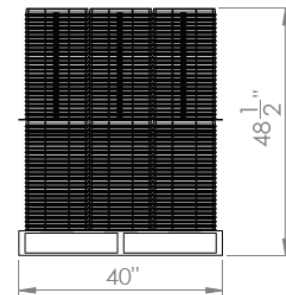

## Pack Specifications For Cover

- 600 Units
- 12 stacks x 25 high per layer
- 2 layers per pallet
- Lid material is HDPE

## Pack Specifications For Pail

- 156 Units
- 12 Stacks x 13 High
- Pail Material is HDPE