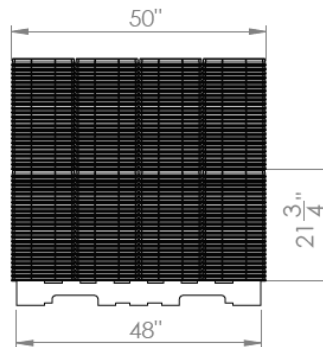

## Pack Specifications For Cover

- 600 Units
- 12 stacks x 25 high per layer
- 2 layers per pallet
- Lid material is HDPE

## Pack Specifications For Pail

- 156 Units
- 12 Stacks x 13 High
- Pail Material is HDPE