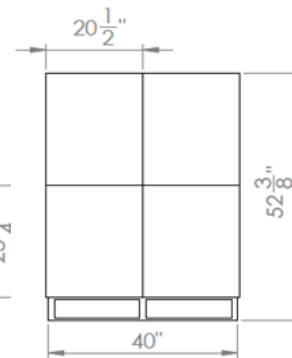

Pack Specifications For Cover

- 1600 Units
- 4 stacks x 40 high per box
- 4 inner stacks x 10 high per box
- 4 boxes per layer x 2 high
- Lid material is HDPE

Pack Specifications For Pail

- 360 Units
- 20 Stacks x 18 High
- Pail Material is HDPE