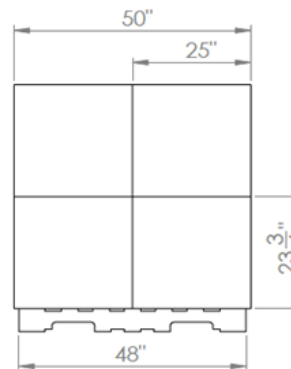

Pack Specifications For Cover

- 1600 Units
- 4 stacks x 40 high per box
- 4 inner stacks x 10 high per box
- 4 boxes per layer x 2 high
- Lid material is HDPE

Pack Specifications For Pail

- 360 Units
- 20 Stacks x 18 High
- Pail Material is HDPE