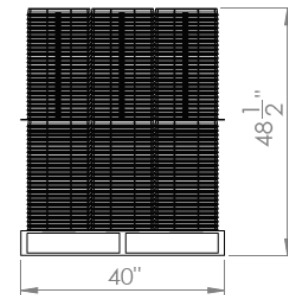

Pack Specifications For Cover

- 600 Units
- 12 stacks x 25 high per layer
- 2 layers per pallet
- Lid material is HDPE

Pack Specifications For Pail

- 144 Units
- 12 Stacks x 12 High
- Pail Material is HDPE