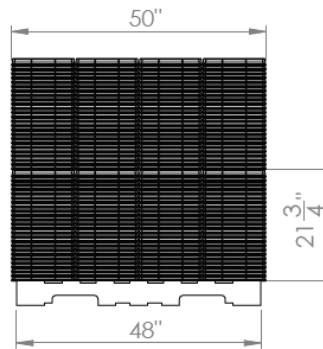

Pack Specifications For Cover

- 600 Units
- 12 stacks x 25 high per layer
- 2 layers per pallet
- Lid material is HDPE

Pack Specifications For Pail

- 144 Units
- 12 Stacks x 12 High
- Pail Material is HDPE